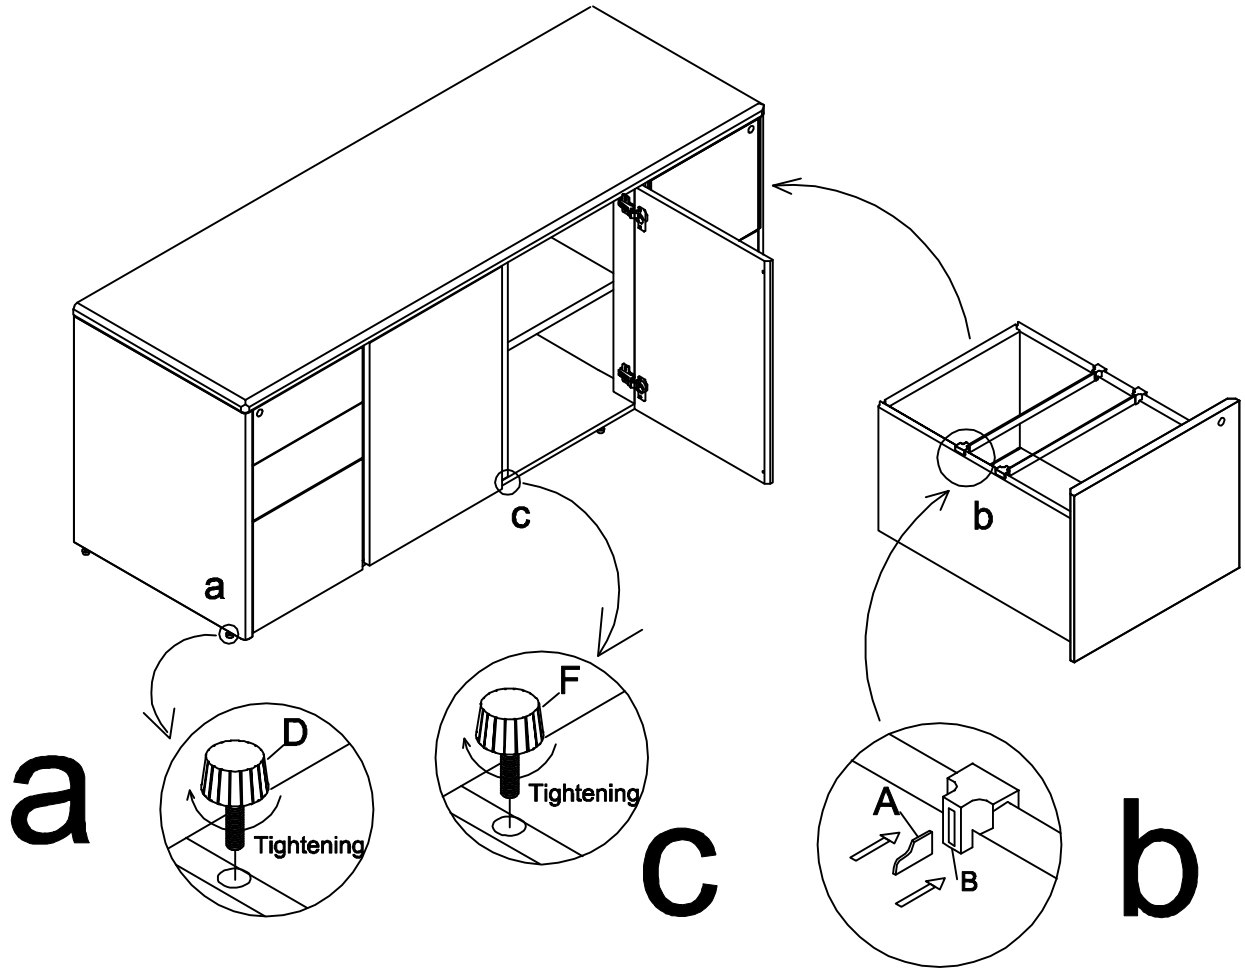

Assembly Instructions
MODEL NO.:MR7224C
 STORAGE/LATERAL CREDENZA

V02/10-12

TUN002AB	TUN001FC	SHELF PIN	GLIDE	KEYS	GLIDE
A  297*11.5*2.5mm Aluminium bar 6 Pcs	B  File Clip 12 Pcs	C  Shelf Pin 4 Pcs+2 Pcs	D  Glide M8*25=4 Pcs	E  Keys 2 Sets	F  Glide M6*25=4 Pcs

IMPORTANT NOTE

- .It is advisable to assemble unit on a carpet to avoid scratch.
- .Check to be sure that you have all parts and hardware.
- .Don't tighten all screws/bolts until all completely assembled
- .It is recommended to require 2 persons to complete the assembling.