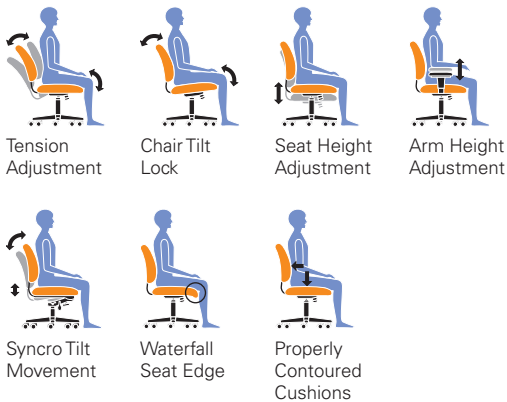

▶ OTG11516B

Black mesh back with breathable Black mesh fabric seat • Pneumatic seat height adjustment • Height adjustable arms with polyurethane armrests • Synchro-tilt chair control with single position tilt lock • Scuff resistant arched molded base with twin wheel carpet casters • Soft casters (OTG10700) are available • Greenguard certified • UPSable

Overall Dimensions: 26.75W x 24D x 41.5H
 Seat Height: 18" - 22"
 Seat Width: 21.5"
 Seat Depth: 18" - 19"
 Back Width: 19.25"
 Back Height: 21.5"
 Arm Height: 7" - 9.5"

Features:

List price **\$455**