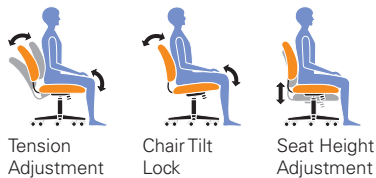

▶ OTG11612B

Patterned Black fabric upholstery • Pneumatic seat height adjustment
 • Height adjustable armrests • Single position tilt lock with tilt tension adjustment
 • Fixed back angle • Scuff resistant arched molded base with twin wheel carpet casters
 • Soft casters (OTG10700) are available (see page 55 for more information) • Greenguard certified • UPSable

Overall Dimensions: 26W x 26D x 36H
 Seat Height: 16 - 20"
 Seat Width: 20"
 Seat Depth: 18"
 Back Width: 18.5"
 Back Height: 17"
 Arm Height: 9.5 - 11"

Features:

Tension Adjustment Chair Tilt Lock Seat Height Adjustment