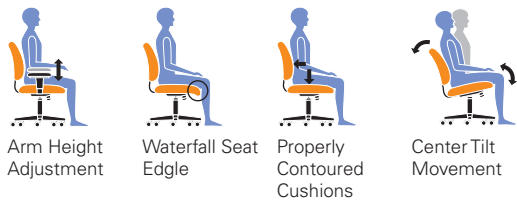

▶ OTG11612B

Patterned Black fabric upholstery • Pneumatic seat height adjustment
 • Height adjustable armrests • Single position tilt lock with tilt tension adjustment
 • Fixed back angle • Scuff resistant arched molded base with twin wheel carpet casters
 • Soft casters (OTG10700) are available (see page 55 for more information) • Greenguard certified • UPSable

Overall Dimensions: 26W x 26D x 36H
 Seat Height: 16 - 20"
 Seat Width: 20"
 Seat Depth: 18"
 Back Width: 18.5"
 Back Height: 17"
 Arm Height: 9.5 - 11"

Features:

Tension Adjustment Chair Tilt Lock Seat Height Adjustment

Arm Height Adjustment Waterfall Seat Edge Properly Contoured Cushions Center Tilt Movement

List price **\$325**

Offices To Go® – USA
 17 West Stow Road PO Box 562 Marlton, New Jersey USA 08053 T 856.596.3390 800.220.1900 F 856.596.5684