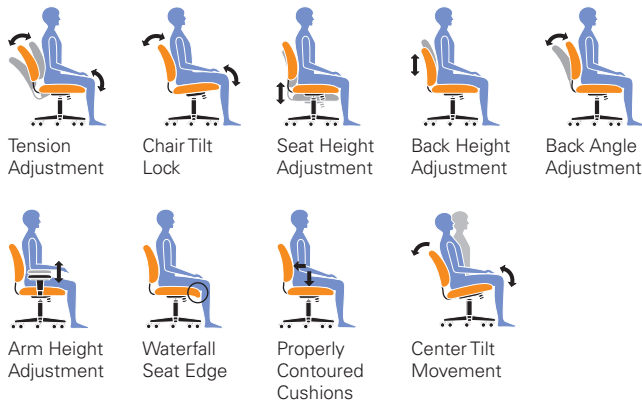

▶ OTG11631B

Patterned Black fabric upholstery • Pneumatic seat height adjustment  
 • Seat and back angle adjustments • Height adjustable armrests •  
 Height adjustable lumbar support • Scuff resistant arched molded  
 base with twin wheel carpet casters • Soft casters (OTG10700) are  
 available • Greenguard certified • UPSable

Overall Dimensions: 25.5W x 25D x 44H  
 Seat Height: 18.5 - 22.5"  
 Seat Width: 20.5"  
 Seat Depth: 19"  
 Back Width: 20"  
 Back Height: 23 - 24.5"  
 Arm Height: 8 - 11"

**Features:**

List price **\$385**