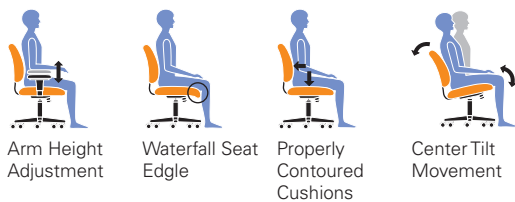

▶ OTG11850B

Patterned Black fabric upholstery • Pneumatic seat height adjustment
 • Height adjustable arms with polyurethane armrests • Single position tilt lock with tilt tension adjustment • Fixed back angle • Scuff resistant arched molded base with twin wheel carpet casters
 • Soft casters (OTG10700) are available (see page 55 for more information) • Greenguard certified • UPSable

Overall Dimensions: 25.5W x 23.5D x 38H
 Seat Height: 16" - 20"
 Seat Width: 20.5"
 Seat Depth: 17.5"
 Back Width: 19.5"
 Back Height: 20"
 Arm Height: 8.5" - 11.5"

Features:

List price **\$345**