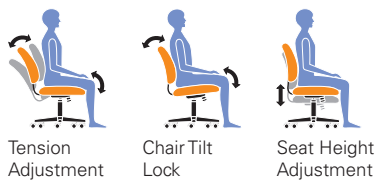

▶ OTG11850B

Patterned Black fabric upholstery • Pneumatic seat height adjustment
 • Height adjustable arms with polyurethane armrests • Single position tilt lock with tilt tension adjustment • Fixed back angle • Scuff resistant arched molded base with twin wheel carpet casters
 • Soft casters (OTG10700) are available (see page 55 for more information) • Greenguard certified • UPSable

Overall Dimensions: 25.5W x 23.5D x 38H
 Seat Height: 16" - 20"
 Seat Width: 20.5"
 Seat Depth: 17.5"
 Back Width: 19.5"
 Back Height: 20"
 Arm Height: 8.5" - 11.5"

Features:

List price **\$345**