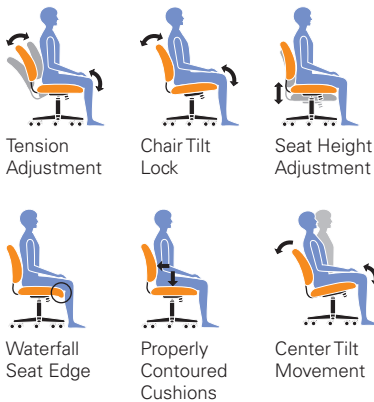

▶ OTG2700

Black luxhide upholstery with mock leather trim • Pneumatic seat height adjustment • Polyurethane "reverse curve" arms • Single position tilt lock with tilt tension adjustment • Scuff resistant arched molded base with twin wheel carpet casters • Soft casters (OTG10700) are available • Greenguard certified • UPSable

Overall Dimensions: 27W x 28D x 42H
 Seat Height: 16 - 20"
 Seat Width: 21"
 Seat Depth: 18"
 Back Width: 21"
 Back Height: 25"
 Arm Height: 8"

Features:

List price **\$510**

This chair can be upholstered in other textile options and shipped within 2 days! (a \$55 list upcharge applies).