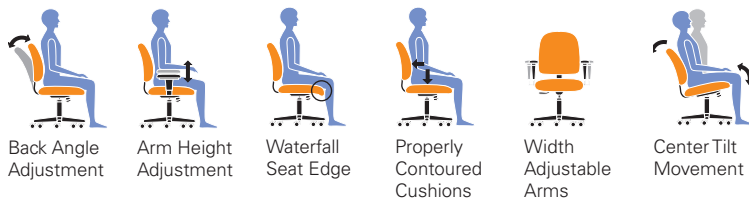

▶ OTG2913

Black luxhide upholstery with mock leather trim • Pneumatic seat height adjustment • Height and width adjustable armrests • Infinite seat lock with tilt tension adjustment • Back angle adjustment • Back height adjustment via internal ratchet • Forward tilt control • Seat depth adjustment • Seat slider • Scuff resistant arched molded base with twin wheel carpet casters • Soft casters (OTG10700) are available • Greenguard certified • UPSable

Overall Dimensions: 25W x 24D x 41H
 Seat Height: 17 - 21"
 Seat Width: 20.5"
 Seat Depth: 18 - 20"
 Back Height: 22"
 Back Width: 19"
 Arm Height: " 8.5" - 11"

Features:

List price **\$715**

This chair can be upholstered in other textile options and shipped within 2 days! (a \$55 list upcharge applies).