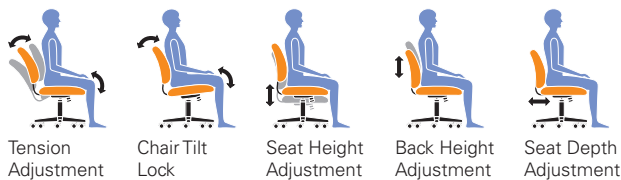

▶ OTG2913

Black luxhide upholstery with mock leather trim • Pneumatic seat height adjustment • Height and width adjustable armrests • Infinite seat lock with tilt tension adjustment • Back angle adjustment • Back height adjustment via internal ratchet • Forward tilt control • Seat depth adjustment • Seat slider • Scuff resistant arched molded base with twin wheel carpet casters • Soft casters (OTG10700) are available • Greenguard certified • UPSable

Overall Dimensions: 25W x 24D x 41H
 Seat Height: 17 - 21"
 Seat Width: 20.5"
 Seat Depth: 18 - 20"
 Back Height: 22"
 Back Width: 19"
 Arm Height: " 8.5" - 11"

Features:

List price **\$715**

This chair can be upholstered in other textile options and shipped within 2 days! (a \$55 list upcharge applies).